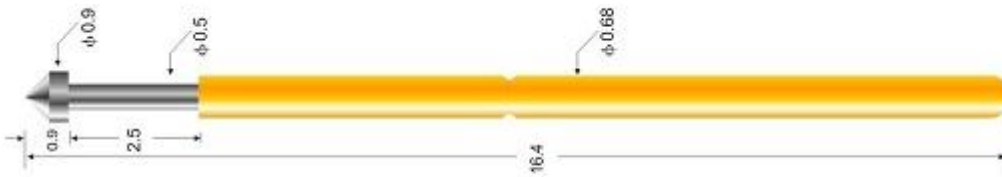

spring test probe description:

Spring test probe company introduction

Suzhou Shengteng Electronic Co.,Ltd is specializing in the spring probe&the pogo pin with high quality,low price and fast delivery.We have our own brand,we always devote ourselves to achieving international standards,our company have passed the ISO9001-2008 quality managements certification and our products are qualified of RoHs.