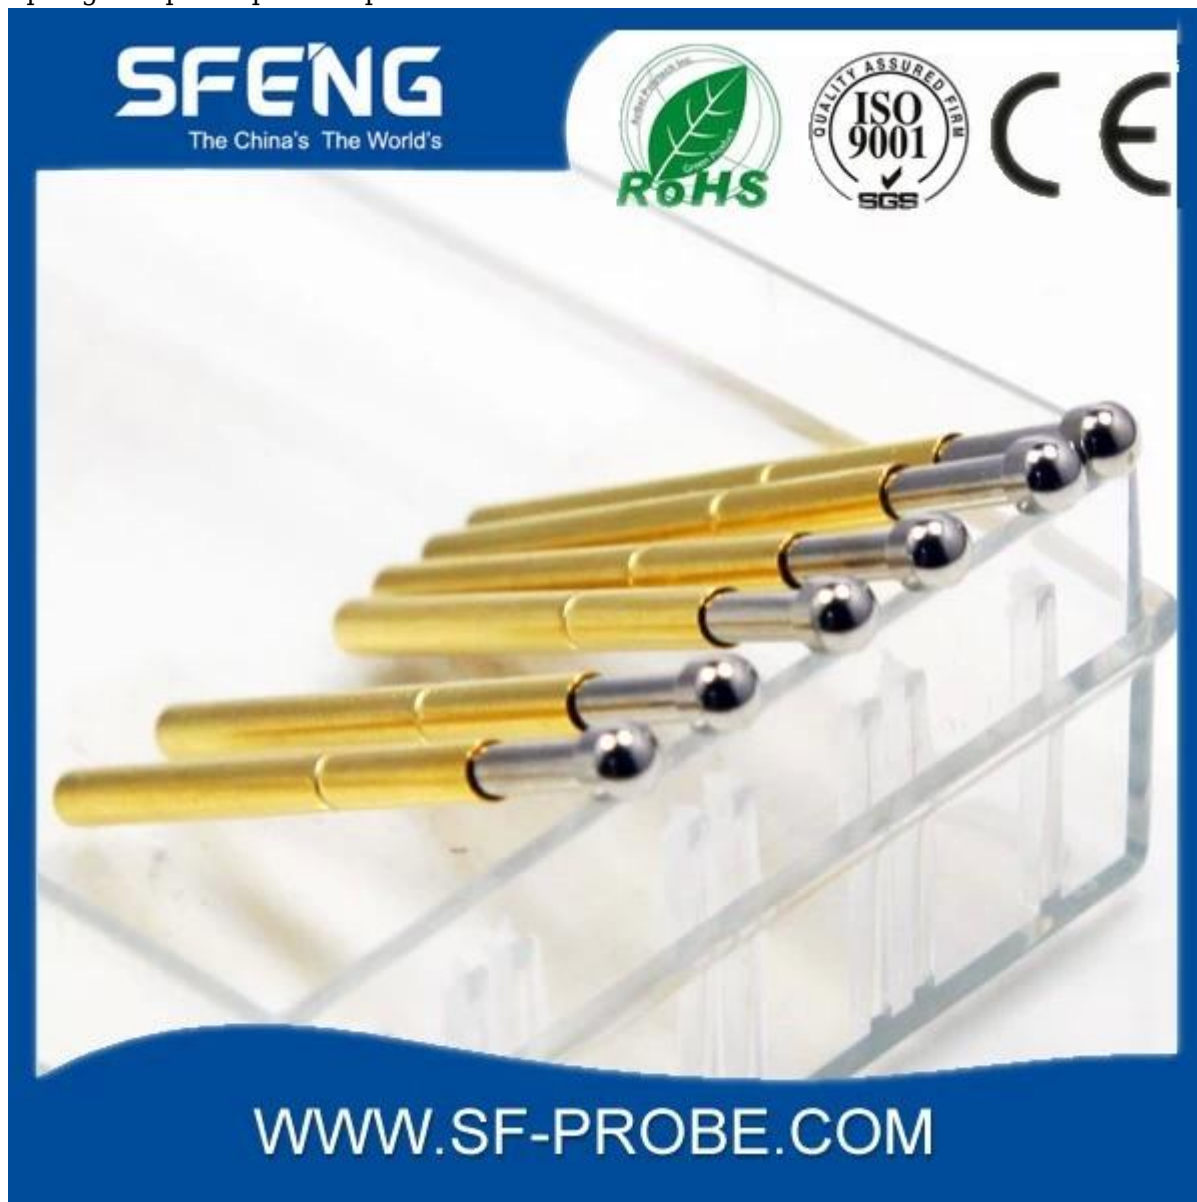

spring test probe description:

Spring test probe company introduction

Suzhou Shengteng Electronic Co.,Ltd is specializing in the spring probe&the pogo pin with high quality,low price and fast delivery.We have our own brand,we always devote ourselves to achieving international standards,our company have passed the ISO9001-2008 quality managements certification and our products are qualified of RoHs.

Spring test probe product photos

Spring loaded contact pin FAQ

1) Can we make a different size or different materail, say like customized item?
Surely, one of our main feature is OEM

2) Are those spring probe or pogo pins produced by your company?