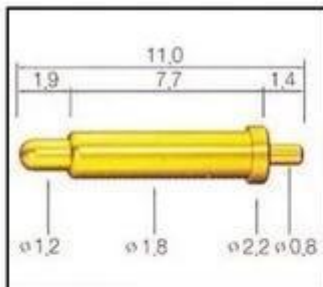

SF-P110G-180