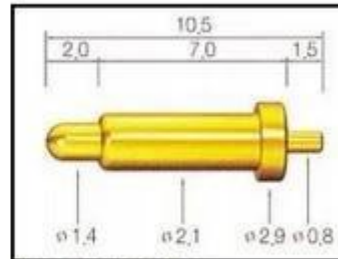

SF-P105G-210