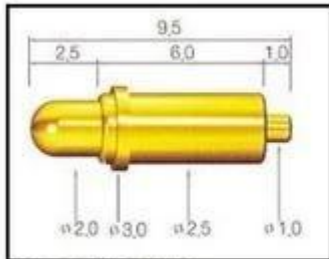

SF-P095G-250