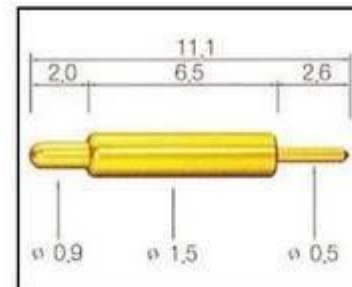

SF-P111G-150