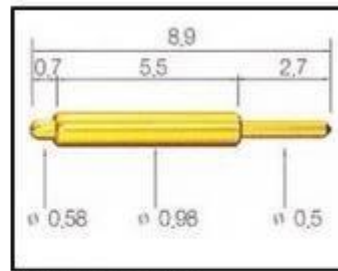

SF-P089G-098