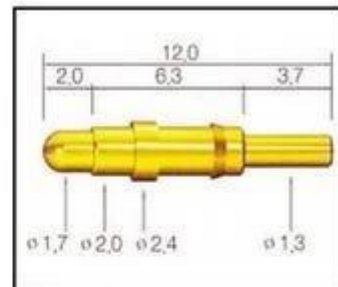

SF-P120G-200