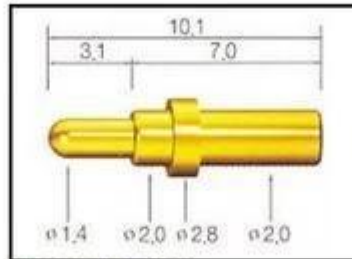

SF-P101G-200