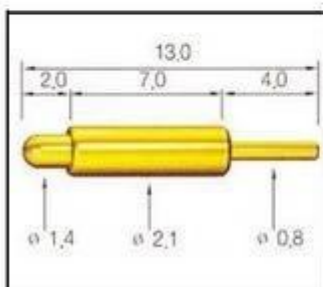

SF-P130G-210