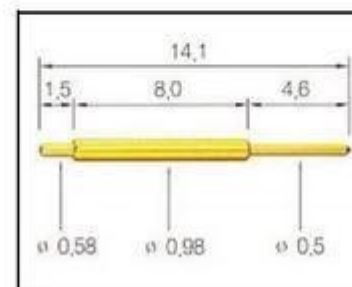

SF-P141G-098