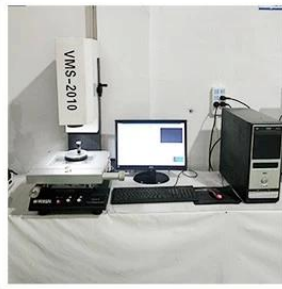

1. Agilent current testing

2. Quadratic element

3. Load Curve Meter

4. Bond Test

5. Life Fatigue Test

6. Microscope

Standard products will be delivered out within 3 days. Customized products will be sent out within 15 days.