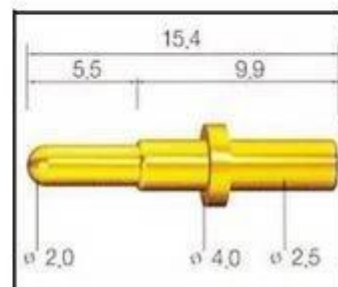

SF-P154G-250

szshengfengdz.en.alibaba.com

szshengfengdz.en.alibaba.com