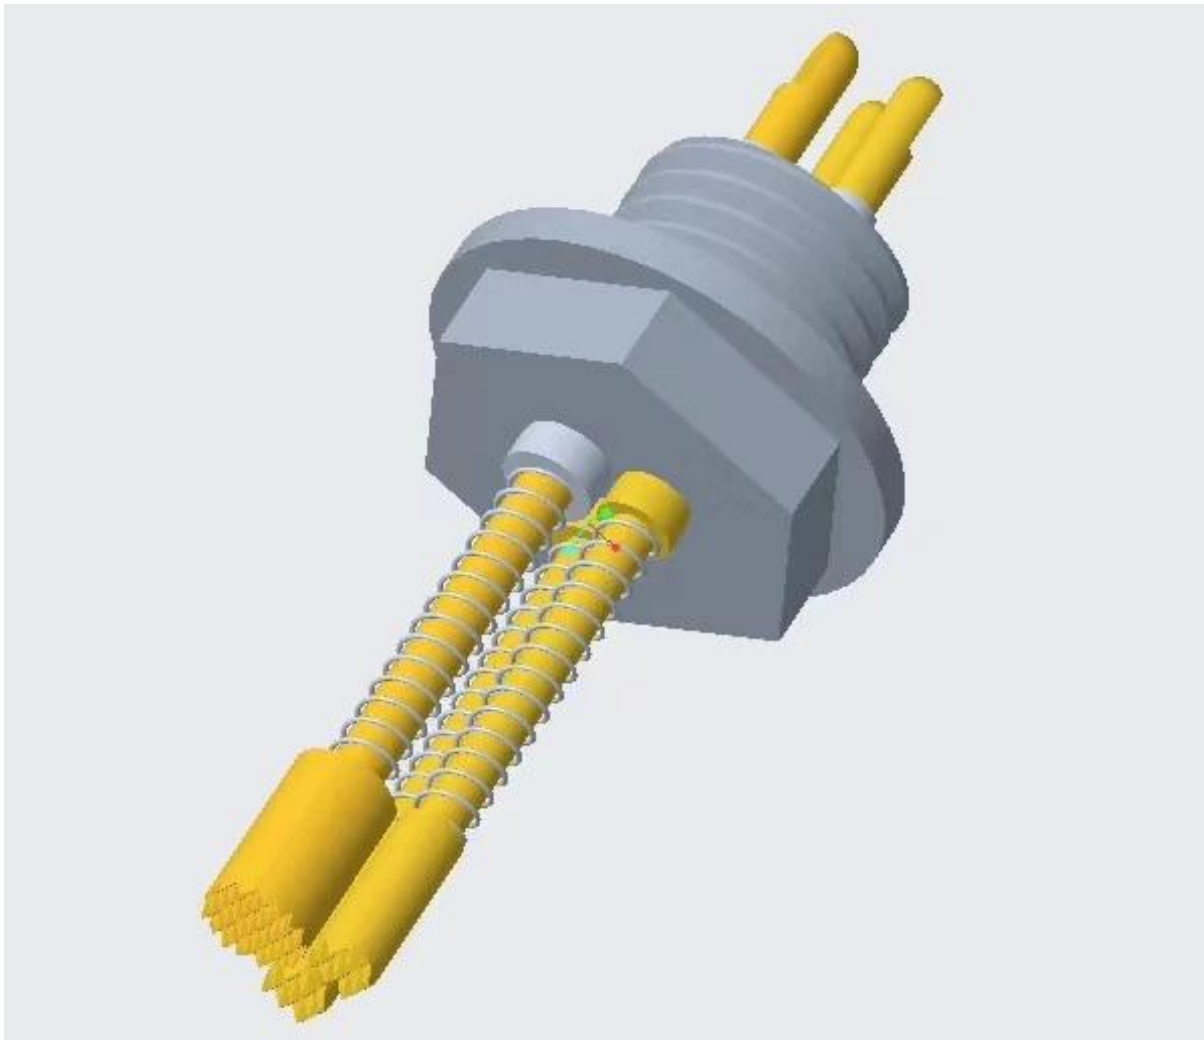

6

	ENG
	6
	6A
	50m Ω
	7

Standard products will be delivered out within 3 days. Customized products will be sent out within 15 days.