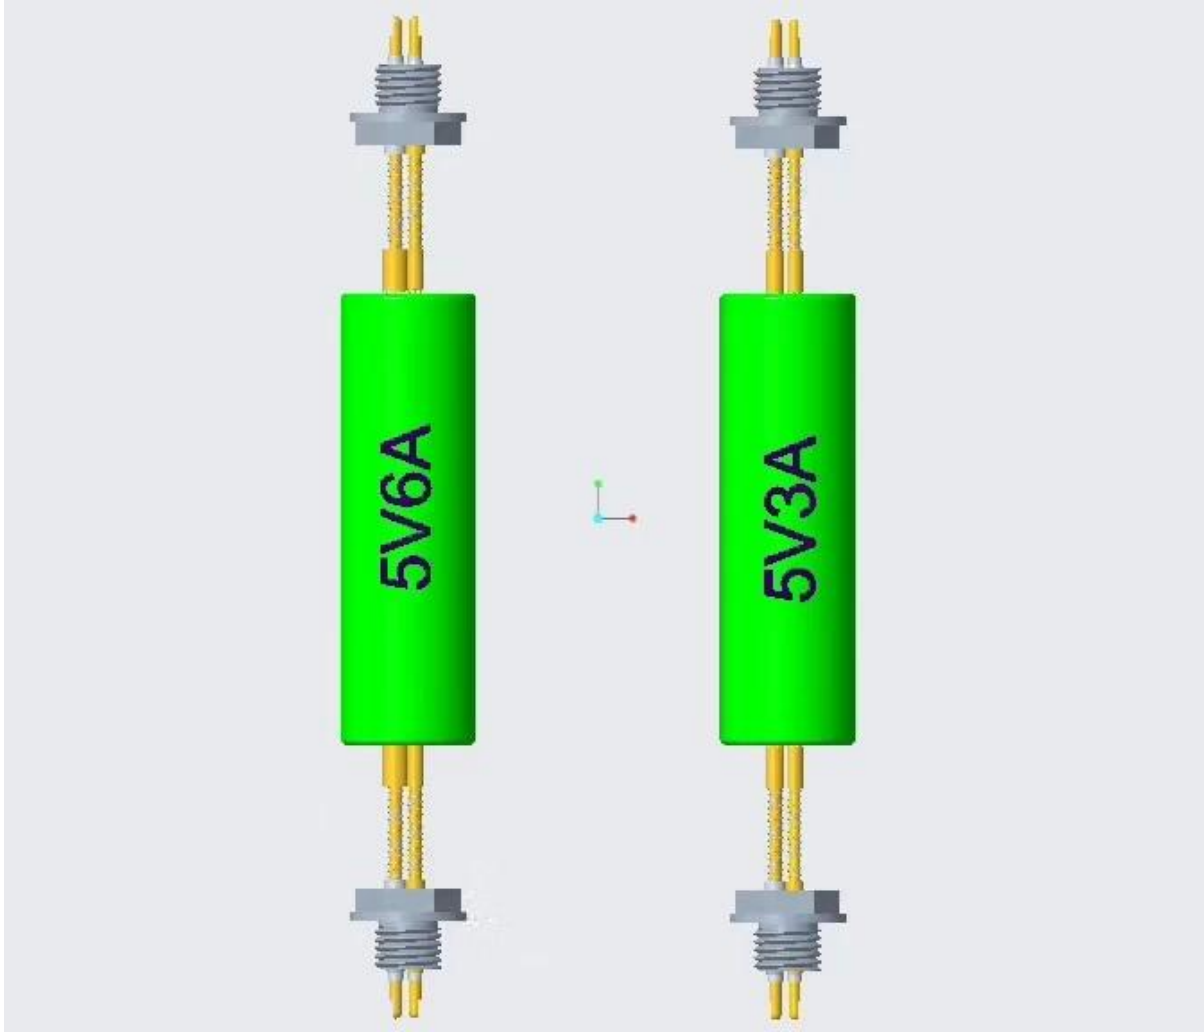

6

	ENG
	6
	6A
	50m Ω
	7

Standard products will be delivered out within 3 days. Customized products will be sent out within 15 days.