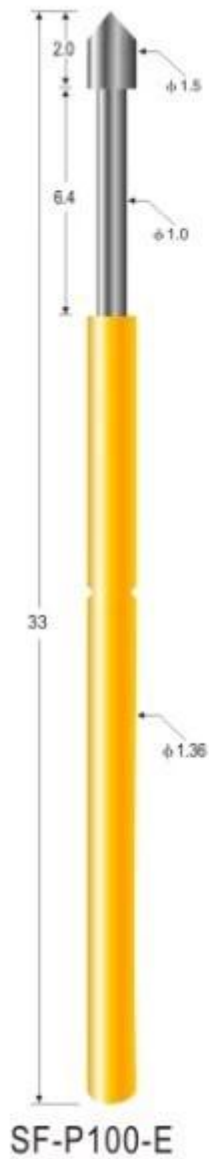

Becu SF-P100

Beacu	
Material	SUS
Series	1-3A
Resistance	< 50milliohm

SF-P100

Beacu

□□□□□□□□

Ocean shipping

Air shipping

Express