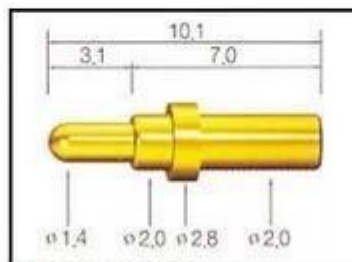

SF-P101G-200