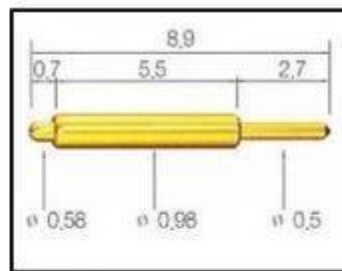

SF-P089G-098