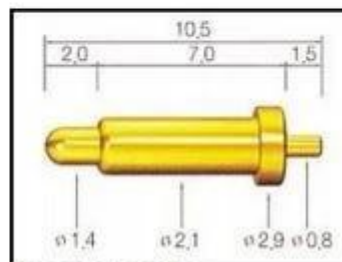

SF-P105G-210