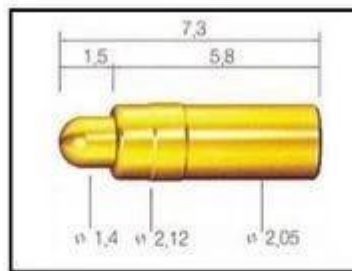

SF-P073G-205