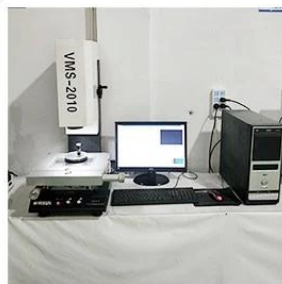

30OKPOM

1. Agilent current testing

2. Quadratic element

3. Load Curve Meter

4. Bond Test

5. Life Fatigue Test

6. Microscope

Standard products will be delivered out within 3 days. Customized products will be sent out within 15 days.