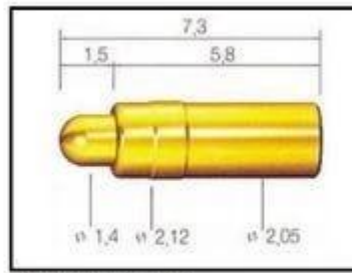

SF-P073G-205