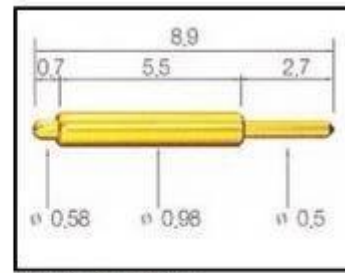

SF-P089G-098