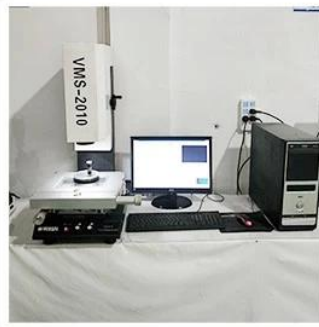

2. Quadratic element