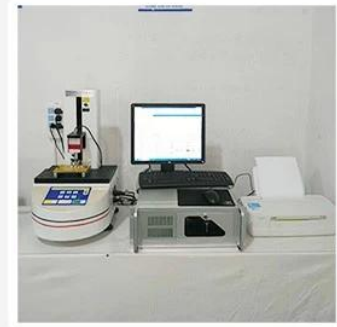

3. Load Curve Meter