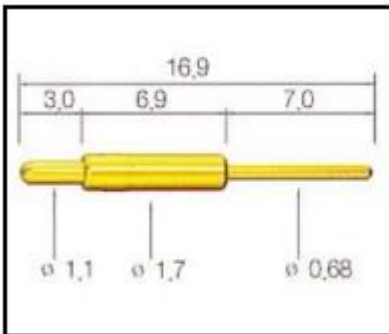

SF-169G-170

1. 24
2. OEM
- 3.
- 4.