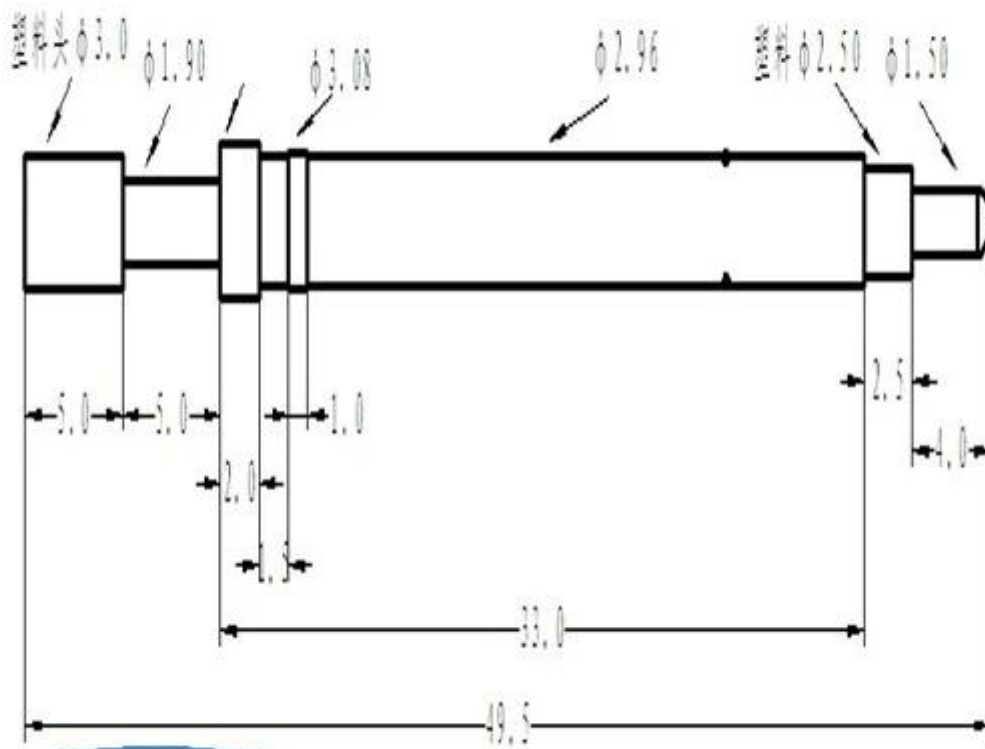

SFENG

The China's The World's

chinapogopinsupplier.com

特點

1. 24小時熱線
2. 專業OEM服務
3. 專業產品工程師
4. 專業品質工程師

專業

專業PCB,ICT,FCT;
專業品質工程師;
專業BGA;