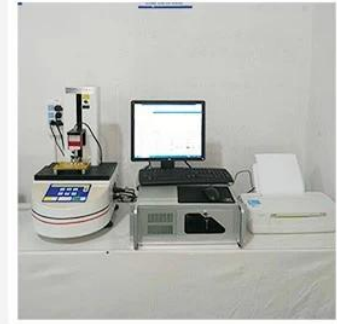

1. 30
- 2.
- 3.
- 4.

1. Agilent current testing

2. Quadratic element

3. Load Curve Meter

4. Bond Test

5. Life Fatigue Test

6. Microscope

Standard products will be delivered out within 3 days. Customized products will be sent out within 15 days.