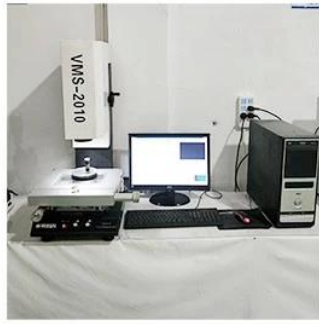

1. 30
- 2.
- 3.
- 4.

1. Agilent current testing

2. Quadratic element

3. Load Curve Meter

4. Bond Test

5. Life Fatigue Test

6. Microscope

Standard products will be delivered out within 3 days. Customized products will be sent out within 15 days.