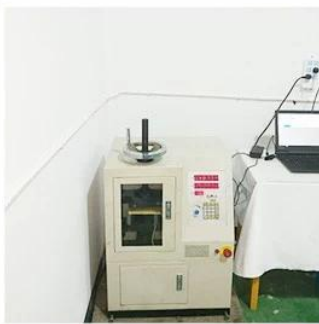

1. 30
- 2.
- 3.
- 4.

1. Agilent current testing

2. Quadratic element

3. Load Curve Meter

4. Bond Test

5. Life Fatigue Test

6. Microscope

Standard products will be delivered out within 3 days. Customized products will be sent out within 15 days.