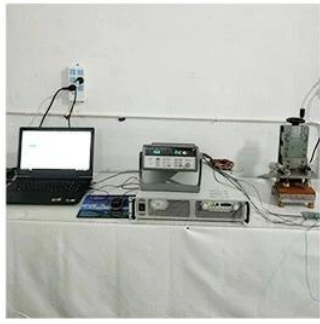

1. 30
- 2.
- 3.
- 4.

1. Agilent current testing

2. Quadratic element

3. Load Curve Meter

4. Bond Test

5. Life Fatigue Test

6. Microscope

Standard products will be delivered out within 3 days. Customized products will be sent out within 15 days.