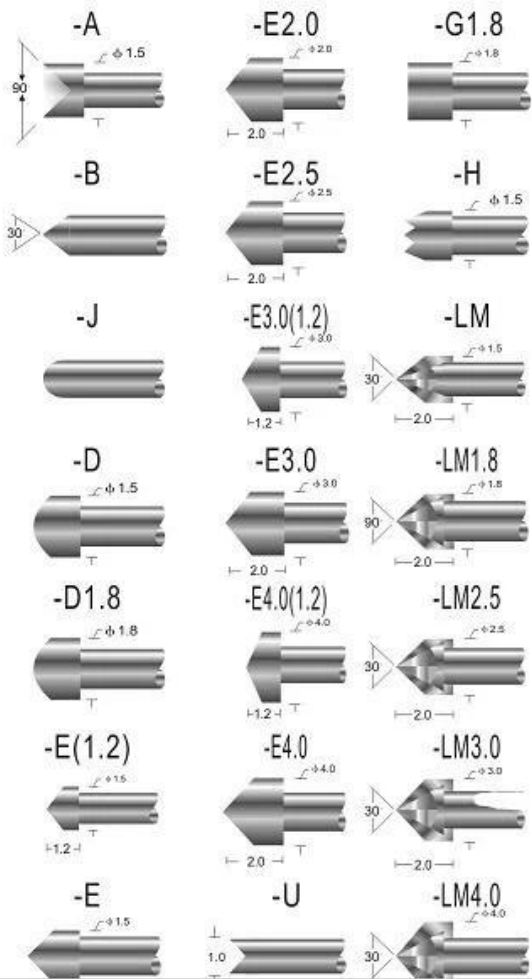

# SF-P160

Detailed product photo

Our warehouse