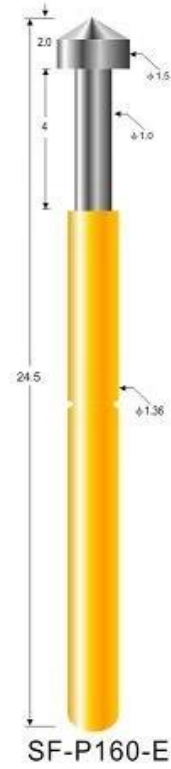

# SF-P160

Detailed product photo

Our warehouse