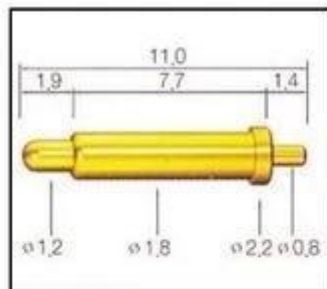

Image du produit

SFENG
The China's The World's

RoHS

QUALITY ASSURED FIRM
ISO 9001
SGS

CE

chinapogopinsupplier.com

The image displays a collection of various brass pins and sockets, including long pins with flanges, shorter pins with different end shapes, and sockets. The products are arranged on a white background within a blue-bordered frame. The top left corner features the SFENG logo and tagline. The top right corner contains three certification logos: RoHS (Restriction of Hazardous Substances), ISO 9001 (Quality Management System) by SGS, and CE (Conformity with European standards). The bottom of the frame contains the website address chinapogopinsupplier.com.

SF-P071G-250

SF-P073G-205

SF-P089G-098

SF-P095G-250

SF-P101G-200

SF-P105G-210

SF-P110G-180

SF-P111G-150