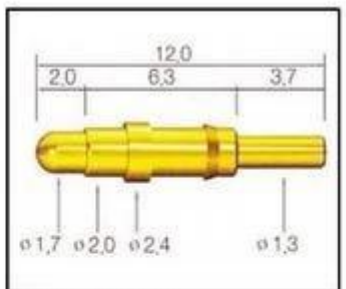

Image du produit

SFENG
The China's The World's

RoHS

QUALITY ASSURED FIRM
ISO 9001
SGS

CE

chinapogopinsupplier.com

The image displays a collection of various brass pins and sockets, including long pins with flanges, shorter pins with different end shapes, and sockets. The products are arranged on a white background within a blue-bordered frame. The top left corner features the SFENG logo and tagline. The top right corner contains three certification logos: RoHS (Restriction of Hazardous Substances), ISO 9001 (Quality Management System) by SGS, and CE (Conformity with European standards). The bottom of the frame contains the website address chinapogopinsupplier.com.

SF-P071G-250

SF-P073G-205

SF-P089G-098

SF-P095G-250

SF-P101G-200

SF-P105G-210

SF-P110G-180

SF-P111G-150