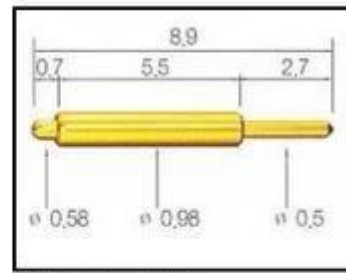

SF-P089G-098