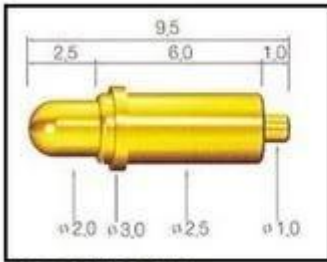

SF-P095G-250