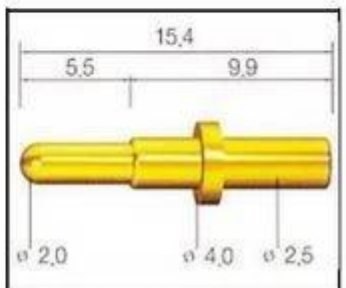

SF-P154G-250

Notre service

1. nous pouvons répondre à votre enquête dans les 24 heures ouvrables.
2. adapté aux besoins du client la conception est disponible et les OEM sont bienvenus.
3. nous pouvons livrer la sonde épingle à nos clients partout dans le monde avec rapidité et précision.
4. nous pouvons fournir le prix le plus bas avec le produit de haute qualité à notre client.