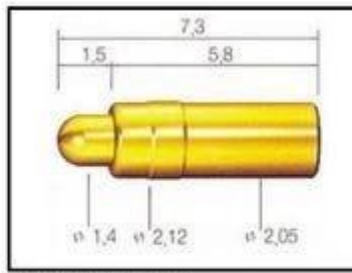

SF-P073G-205