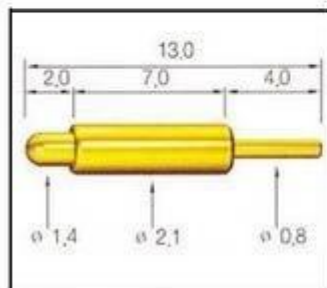

SF-P130G-210