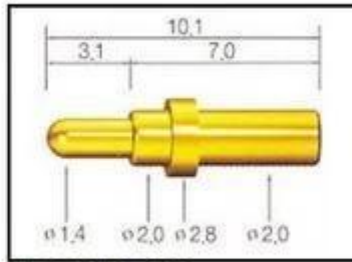

SF-P101G-200