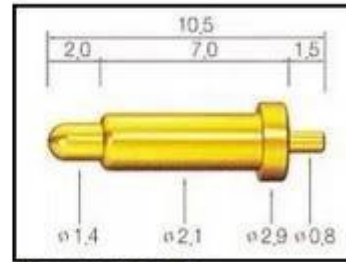

SF-P105G-210