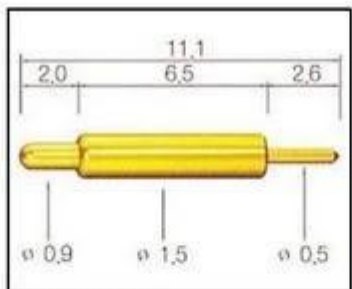

SF-P111G-150