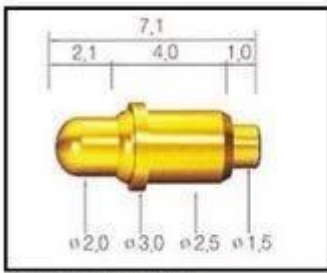

Image du produit

SFENG
The China's The World's

RoHS

QUALITY ASSURED FIRM
ISO 9001
SGS

CE

chinapogopinsupplier.com

The image displays a collection of various brass pins and sockets, including long pins with flanges, shorter pins with different end shapes, and sockets. The products are arranged on a white background within a blue-bordered frame. The top left corner features the SFENG logo and tagline. The top right corner contains three certification logos: RoHS (Restriction of Hazardous Substances), ISO 9001 (Quality Management System) by SGS, and CE (Conformity with European standards). The bottom of the frame contains the website address chinapogopinsupplier.com.