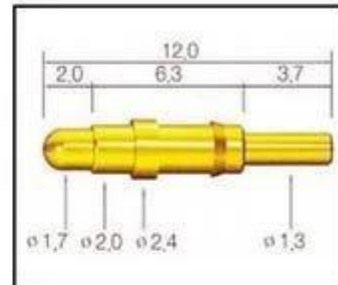

SF-120G-200