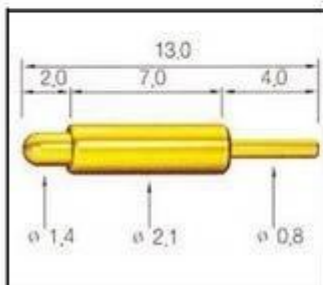

SF-130G-210