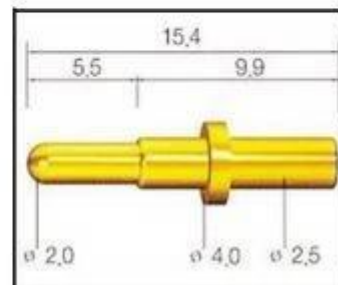

SF-154G-250

szshengfengdz.en.alibaba.com

szshengfengdz.en.alibaba.com