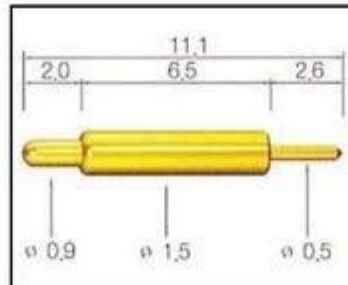

SF-111G-150