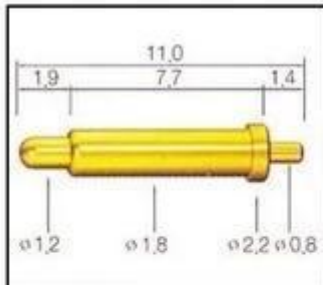

SF-P110G-180