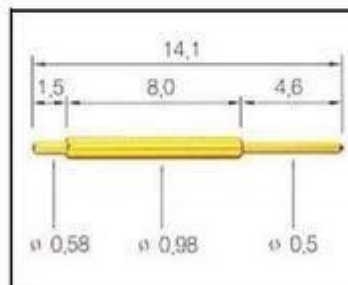

SF-141G-098