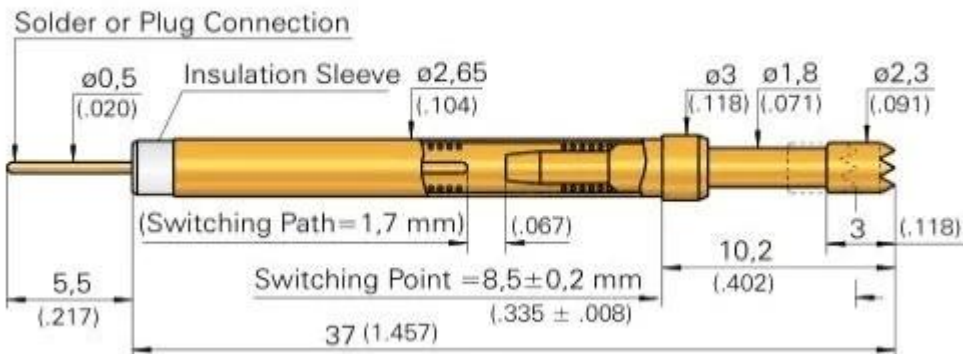

415 306 230 A2302

|  |                   |
|--|-------------------|
|  |                   |
|  | 415 306 230 A2302 |
|  | BeCu              |
|  |                   |
|  |                   |
|  | Cu                |
|  | Au                |
|  | swp               |
|  | 1.7mm             |

**SKS-415 ... 2**

□□□□□□

Standard products will be delivered out within 3 days. Customized products will be sent out within 15 days.