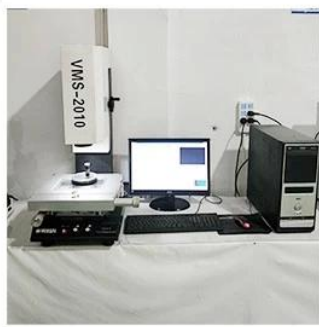

2. Quadratic element