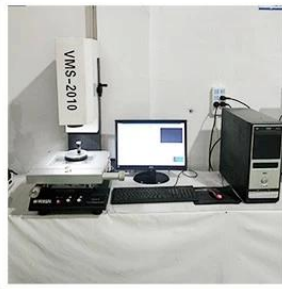

2. Quadratic element