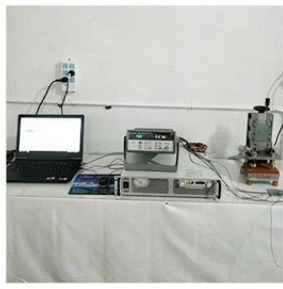

1. Agilent current testing