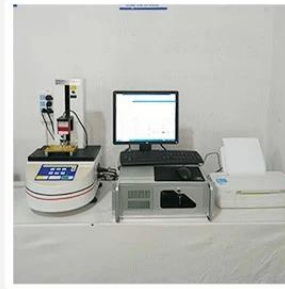

3. Load Curve Meter