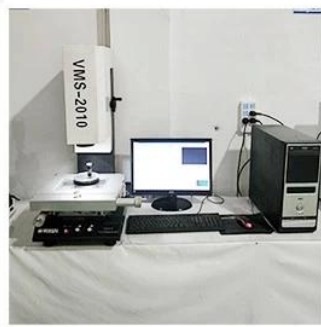

2. Quadratic element