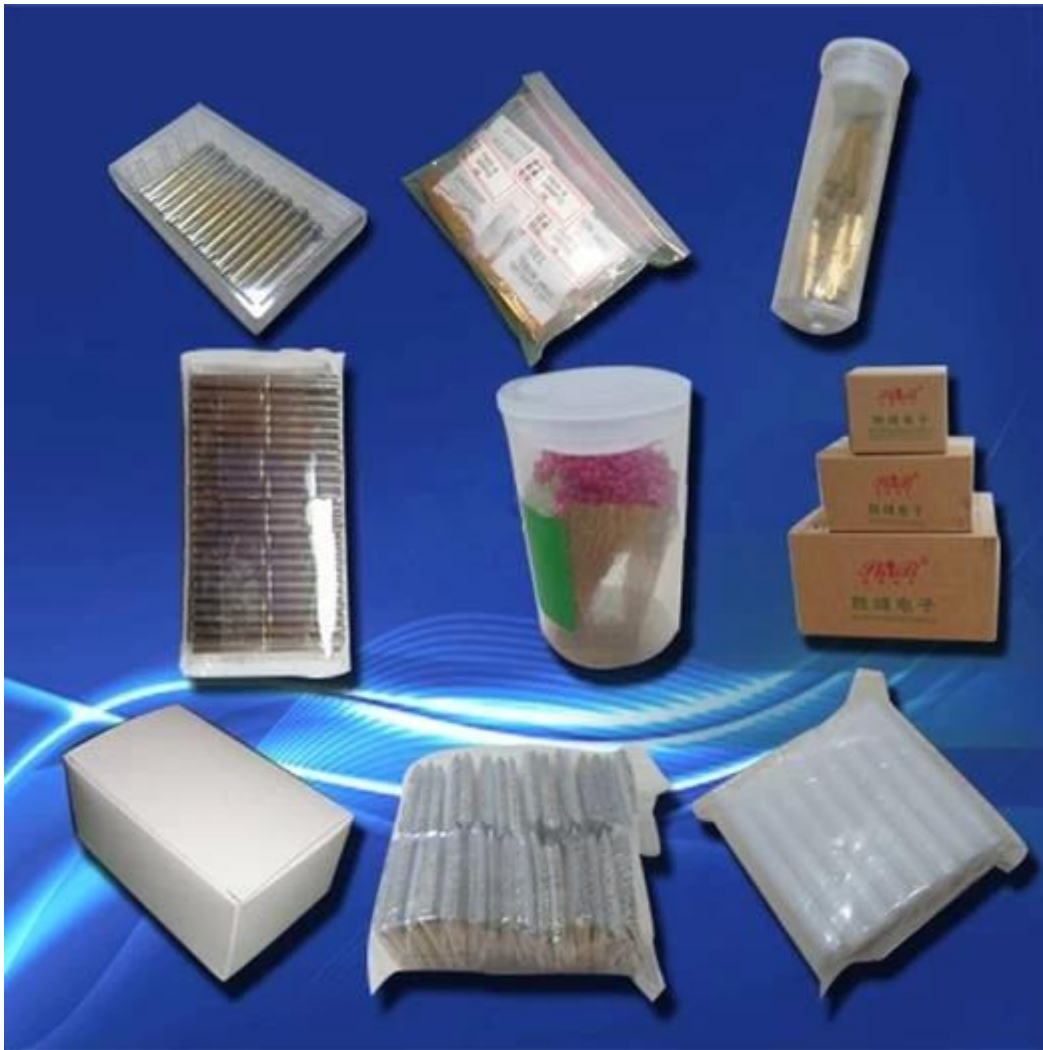

5. Life Fatigue Test

6. Microscope