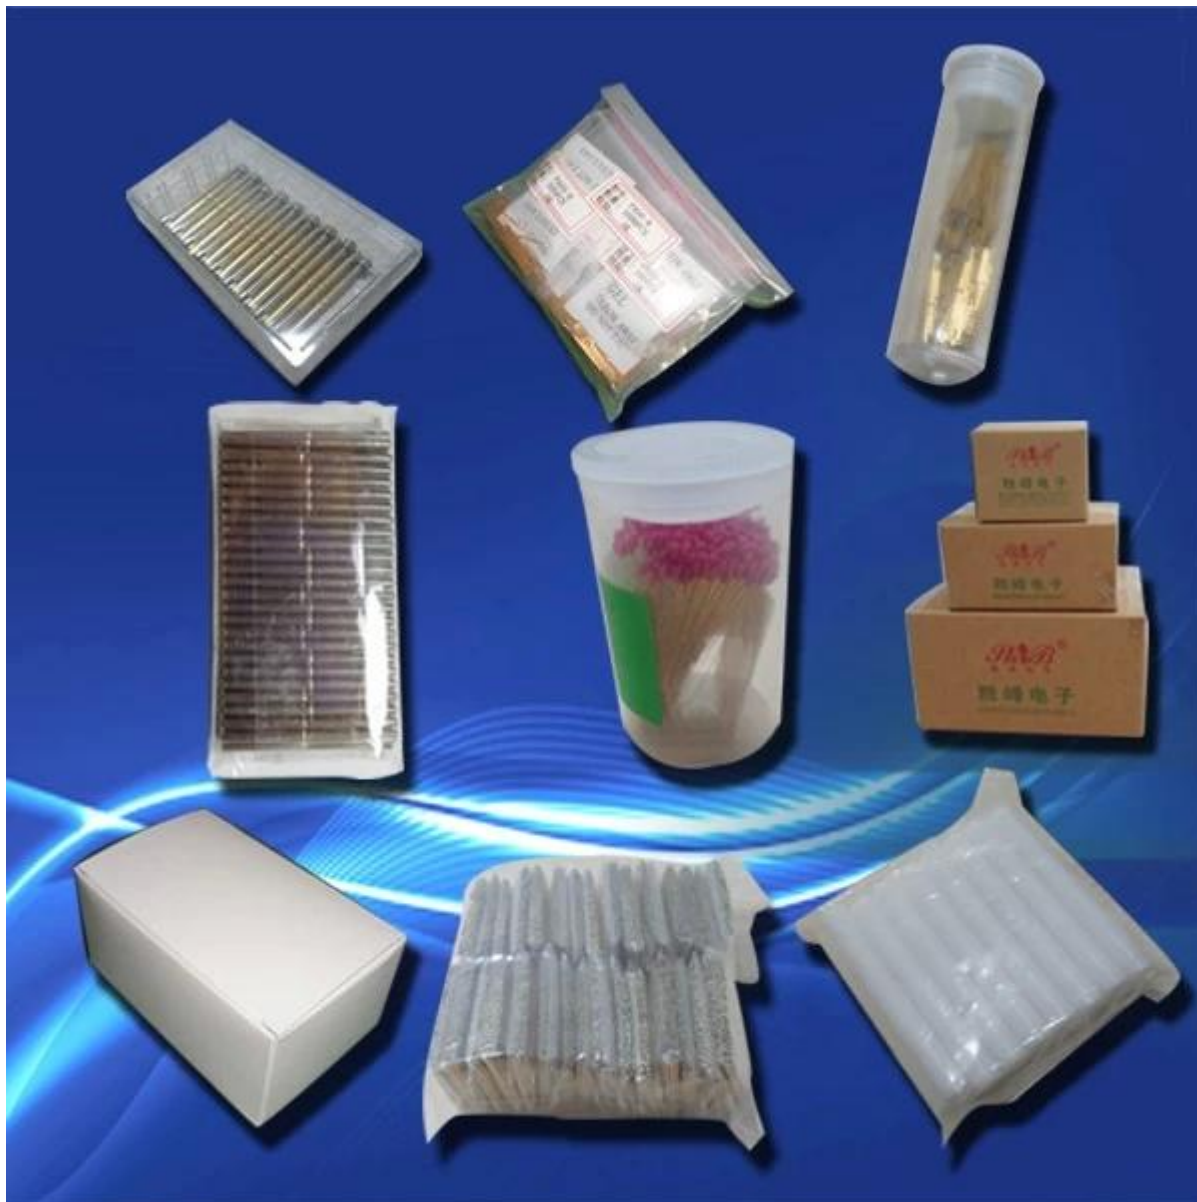

XXXXXXXXXXXX

1) XXXXXXXXXXXXXXXXXXXXXXXXXXXXXXXXXXXXXXX

XXXXXXXXXXXX 1 个 OEM

2) XXXXXXXXXXXXXXXXXXXXXXXXXXXXXXX pogo 几个?

XXXXXXXXXXXX CNC 多少个 30 个左右

3) XXXXXXXXXXXXXXXXXXXXXXX

XXXXSFENG XXXXXXXXXXXXXXXXXXXXXXX

4) QC XXXXXXXXXXXXXXX

XXXXX XXXXXXXXXXXXXXXXXXXXXXX

5) XXXXXXXX shengteng & shengfeng XXXXXXXXXXXXXXXXXXXXXXX?