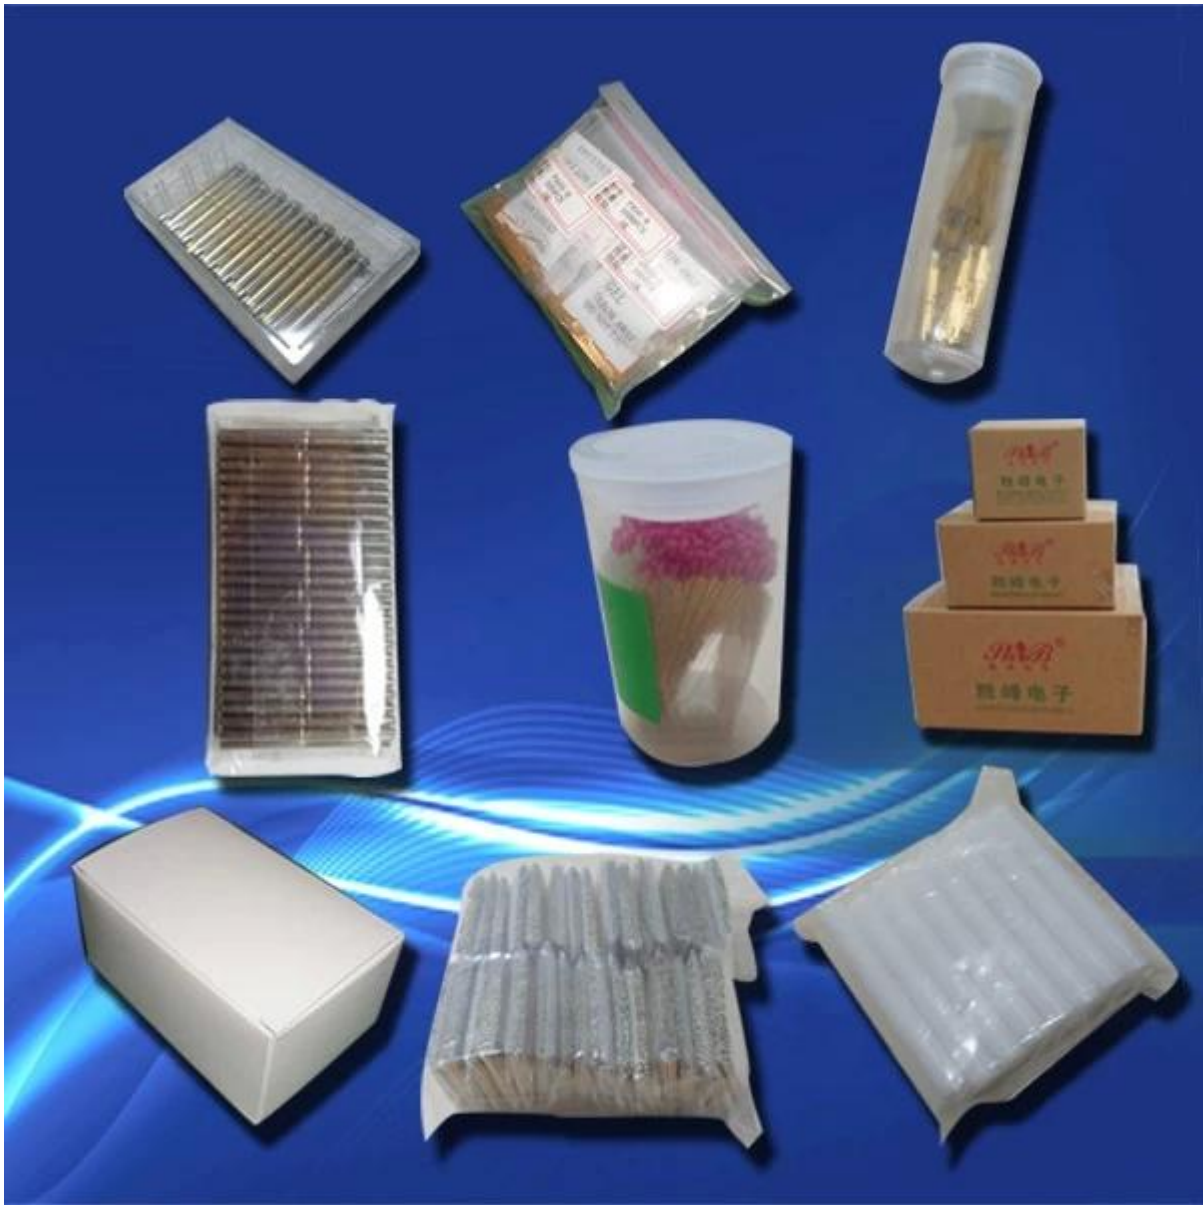

XXXXXXXXXXXX

1) XXXXXXXXXXXXXXXXXXXXXXXXXXXXXXXXXXXXXXX

XXXXXXXXXXXX 1 个 OEM

2) XXXXXXXXXXXXXXXXXXXXXXXXXXXXXXX pogo 球?

XXXXXXXXXXXX CNC 球 30 个 XXXXXXX

3) XXXXXXXXXXXXXXXXXXXXXXX

XXXSFENG XXXXXXXXXXXXXXXXXXXXXXX

4) QC XXXXXXX

XXXXX XXXXXXXXXXXXXXXXXXXXXXX

5) XXXXXXX shengteng & shengfeng XXXXXXXXXXXXXXXXXXXXXXX?