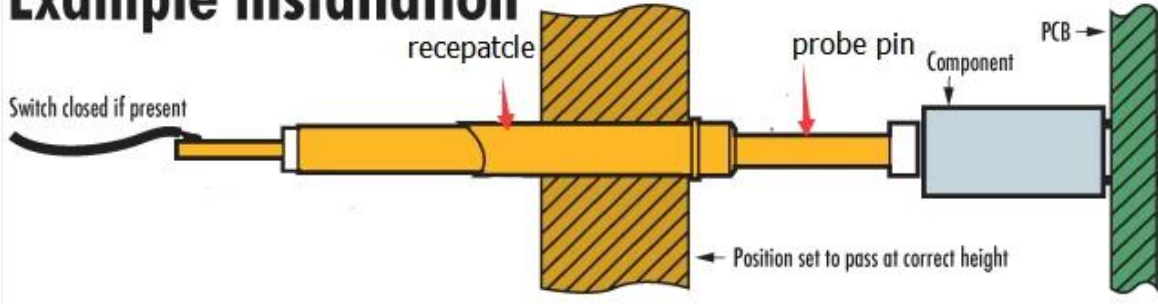

standadr 000 00000 00000 0000 SF P160 0000 0000
000000000000 00000 000000000000

Example installation

00000 00000 00000000

胜峰探针
SFENG
The China's The World's

RoHS

QUALITY ASSURED FIRM
ISO 9001
SGS

CE

chinapogopinsupplier.com

胜峰探针
SFENG
 The China's The World's

chinapogopinsupplier.com

胜峰探针 SF P160 规格

SF-P160 series

胜峰探针 规格

Spring exhausted tester

DC power supply

Current resistance tester

Microscope

Tensile strength tester

Spring tester