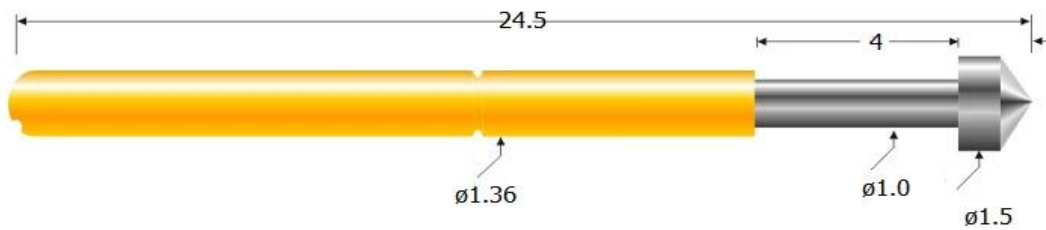

standadr 000 00000 00000 0000 SF P160 0000 0000
000000000000 00000 000000000000

Example installation

00000 00000 00000000

胜峰探针
SFENG
The China's The World's

RoHS

QUALITY ASSURED FIRM
ISO 9001
SGS

CE

chinapogopinsupplier.com

胜峰探针
SFENG
 The China's The World's

chinapogopinsupplier.com

胜峰探针 SF P160 规格

SF-P160 series

胜峰探针 规格

Spring exhausted tester

DC power supply

Current resistance tester

Microscope

Tensile strength tester

Spring tester