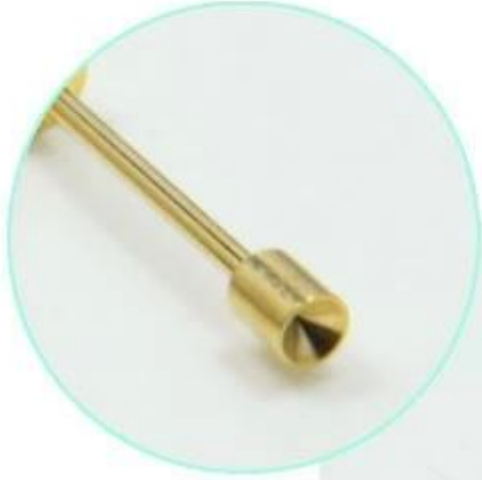

SFENG
The China's The World's

www.chinapogopinsupplier.com

產品特點

1. 24小時熱線服務
2. 專業工程師提供OEM服務
3. 品質保證
4. 價格公道

應用

PCB ICT FCT 測試設備 (測試)

IC 測試 (測試) 測試設備 2 測試設備

BGA 測試設備

測試設備 QZ VZ LM