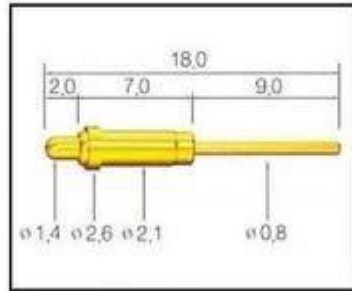

SF-P180G-210