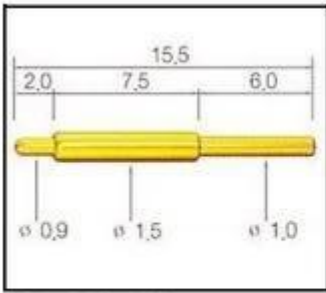

SF-155G-150