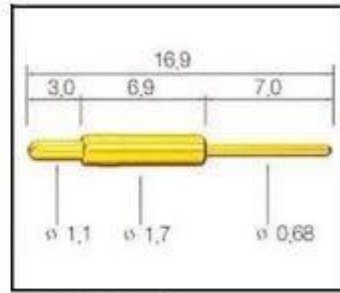

SF-169G-170

szshengfengdz.en.alibaba.com