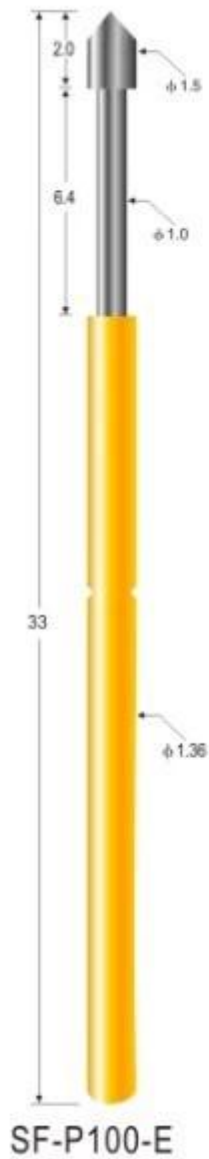

Becu 〇〇〇 〇〇〇 〇 〇〇〇〇〇 〇〇〇〇〇〇 〇 SF-P100

〇〇〇〇〇 〇 〇〇〇 〇	
〇〇〇	Becu, 〇〇〇
〇	〇〇, 〇〇〇
〇〇	〇〇, 〇〇 〇〇
〇	SUS
〇〇〇 〇〇	
〇〇 〇〇	1-3A
〇〇 〇〇	& It; 50 〇〇 〇〇

〇〇〇 〇〇 〇〇〇 〇 SF-P100 〇〇

〇〇〇〇 〇 〇〇〇 〇 〇〇

00000 0 000 0 00 00

Ocean shipping

Air shipping

Express

0000 :
 0000 0000 0000 000000. 00000.
 00 0 0000 0000 000000. www.chinapogopinsupplier.com