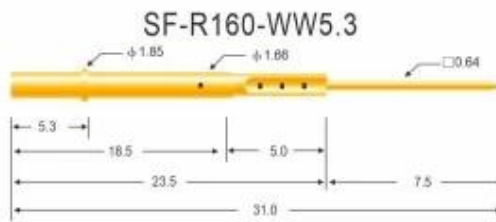

技术规格 PROBE SPECIFICATIONS

Recommended minimum center 最小间距	2.54mm(.1000 ")
Mounting hole size 钻孔尺寸	冲击力: 1.70mm(.0670 ") 电木板、玻璃纤维板: 1.75mm(.0689 ")
Full travel 行程	4.0(.1575 ")
Spring force 弹簧压力	200g(克)
Materials and finishes 材料及涂饰	Plunger:BeCu, Ni or Au plated Phosphor bronze, Ni or Au plated Barrel:Phosphor bronze, Au plated Spring:Stainless steel
Current ration 额定电流	3A(安培)
Contact resistance 接触电阻	50mΩ(毫欧姆)

Receptacle specifications
Materials and finishes: Phosphor bronze,Gold plated

技术规格 PROBE SPECIFICATIONS

Recommended minimum center 最小间距	2.54mm(.1000 ")
Mounting hole size 钻孔尺寸	压克力: 1.70mm(.0670 ") 电木板、玻璃纤维板: 1.75mm(.0689 ")
Materials and finishes 材料及涂饰	Barrel: Brass, Au plated
Connections 接线形式	Crimp: R160-VCR, R160-CR, R160-CR5.3 Solder cup: R160-VSC, R160-SC, R160-SC5.3 Wire wrap: R160-VW, R160-WW, R160-WW5.3