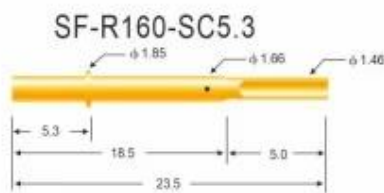

技术规格 PROBE SPECIFICATIONS

Recommended minimum center 最小间距	2.54mm(.1000 ")
Mounting hole size 钻孔尺寸	冲击力: 1.70mm(.0670 ") 电木板、玻璃纤维板: 1.75mm(.0689 ")
Full travel 行程	4.0(.1575 ")
Spring force 弹簧压力	200g(克)
Materials and finishes 材料及涂饰	Plunger:BeCu, Ni or Au plated Phosphor bronze, Ni or Au plated Barrel:Phosphor bronze, Au plated Spring:Stainless steel
Current ration 额定电流	3A(安培)
Contact resistance 接触电阻	50mΩ(毫欧姆)

Receptacle specifications
Materials and finishes: Phosphor bronze,Gold plated

技术规格 PROBE SPECIFICATIONS

Recommended minimum center 最小间距	2.54mm(.1000 ")
Mounting hole size 钻孔尺寸	压克力: 1.70mm(.0670 ") 电木板、玻璃纤维板: 1.75mm(.0689 ")
Materials and finishes 材料及涂饰	Barrel: Brass, Au plated
Connections 接线形式	Crimp: R160-VCR, R160-CR, R160-CR5.3 Solder cup: R160-VSC, R160-SC, R160-SC5.3 Wire wrap: R160-VW, R160-WW, R160-WW5.3