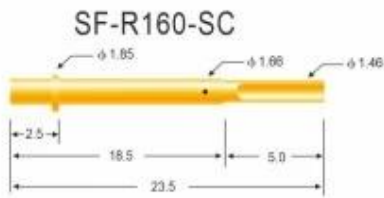

技术规格 PROBE SPECIFICATIONS

Recommended minimum center 最小间距	2.54mm(.1000 ")
Mounting hole size 钻孔尺寸	冲击力: 1.70mm(.0670 ") 电木板、玻璃纤维板: 1.75mm(.0689 ")
Full travel 行程	4.0(.1575 ")
Spring force 弹簧压力	200g(克)
Materials and finishes 材料及涂饰	Plunger:BeCu, Ni or Au plated Phosphor bronze, Ni or Au plated Barrel:Phosphor bronze, Au plated Spring:Stainless steel
Current ration 额定电流	3A(安培)
Contact resistance 接触电阻	50mΩ(毫欧姆)

Receptacle specifications
Materials and finishes: Phosphor bronze,Gold plated

技术规格 PROBE SPECIFICATIONS

Recommended minimum center 最小间距	2.54mm(.1000 ")
Mounting hole size 钻孔尺寸	压克力: 1.70mm(.0670 ") 电木板、玻璃纤维板: 1.75mm(.0689 ")
Materials and finishes 材料及涂饰	Barrel: Brass, Au plated
Connections 接线形式	Crimp: R160-VCR, R160-CR, R160-CR5.3 Solder cup: R160-VSC, R160-SC, R160-SC5.3 Wire wrap: R160-VW, R160-WW, R160-WW5.3