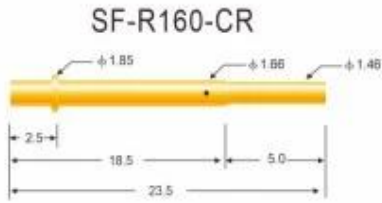

技术规格 PROBE SPECIFICATIONS

Recommended minimum center 最小间距	2.54mm(.1000 ")
Mounting hole size 钻孔尺寸	冲击力: 1.70mm(.0670 ") 电木板、玻璃纤维板: 1.75mm(.0689 ")
Full travel 行程	4.0(.1575 ")
Spring force 弹簧压力	200g(克)
Materials and finishes 材料及涂饰	Plunger:BeCu, Ni or Au plated Phosphor bronze, Ni or Au plated Barrel:Phosphor bronze, Au plated Spring:Stainless steel
Current ration 额定电流	3A(安培)
Contact resistance 接触电阻	50mΩ(毫欧姆)

Receptacle specifications
Materials and finishes: Phosphor bronze,Gold plated

技术规格 PROBE SPECIFICATIONS

Recommended minimum center 最小间距	2.54mm(.1000 ")
Mounting hole size 钻孔尺寸	压克力: 1.70mm(.0670 ") 电木板、玻璃纤维板: 1.75mm(.0689 ")
Materials and finishes 材料及涂饰	Barrel: Brass, Au plated
Connections 接线形式	Crimp: R160-VCR, R160-CR, R160-CR5.3 Solder cup: R160-VSC, R160-SC, R160-SC5.3 Wire wrap: R160-VW, R160-WW, R160-WW5.3