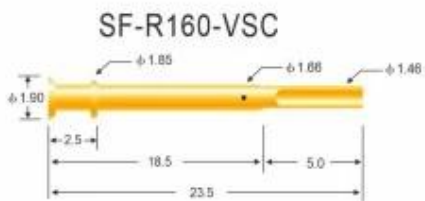

技术规格 PROBE SPECIFICATIONS

Recommended minimum center 最小间距	2.54mm(.1000 ")
Mounting hole size 钻孔尺寸	冲击力: 1.70mm(.0670 ") 电木板、玻璃纤维板: 1.75mm(.0689 ")
Full travel 行程	4.0(.1575 ")
Spring force 弹簧压力	200g(克)
Materials and finishes 材料及涂饰	Plunger:BeCu, Ni or Au plated Phosphor bronze, Ni or Au plated Barrel:Phosphor bronze, Au plated Spring:Stainless steel
Current ration 额定电流	3A(安培)
Contact resistance 接触电阻	50mΩ(毫欧姆)

Receptacle specifications
Materials and finishes: Phosphor bronze,Gold plated

技术规格 PROBE SPECIFICATIONS

Recommended minimum center 最小间距	2.54mm(.1000 ")
Mounting hole size 钻孔尺寸	压克力: 1.70mm(.0670 ") 电木板、玻璃纤维板: 1.75mm(.0689 ")
Materials and finishes 材料及涂饰	Barrel: Brass, Au plated
Connections 接线形式	Crimp: R160-VCR, R160-CR, R160-CR5.3 Solder cup: R160-VSC, R160-SC, R160-SC5.3 Wire wrap: R160-VW, R160-WW, R160-WW5.3