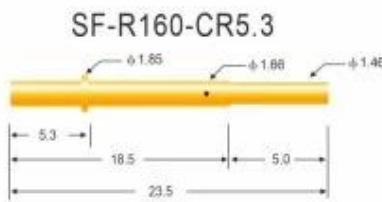

技术规格 PROBE SPECIFICATIONS

Recommended minimum center 最小间距	2.54mm(.1000 ")
Mounting hole size 钻孔尺寸	冲击力: 1.70mm(.0670 ") 电木板、玻璃纤维板: 1.75mm(.0689 ")
Full travel 行程	4.0(.1575 ")
Spring force 弹簧压力	200g(克)
Materials and finishes 材料及涂饰	Plunger:BeCu, Ni or Au plated Phosphor bronze, Ni or Au plated Barrel:Phosphor bronze, Au plated Spring:Stainless steel
Current ration 额定电流	3A(安培)
Contact resistance 接触电阻	50mΩ(毫欧姆)

Receptacle specifications
Materials and finishes: Phosphor bronze,Gold plated

技术规格 PROBE SPECIFICATIONS

Recommended minimum center 最小间距	2.54mm(.1000 ")
Mounting hole size 钻孔尺寸	压克力: 1.70mm(.0670 ") 电木板、玻璃纤维板: 1.75mm(.0689 ")
Materials and finishes 材料及涂饰	Barrel: Brass, Au plated
Connections 接线形式	Crimp: R160-VCR, R160-CR, R160-CR5.3 Solder cup: R160-VSC, R160-SC, R160-SC5.3 Wire wrap: R160-VW, R160-WW, R160-WW5.3