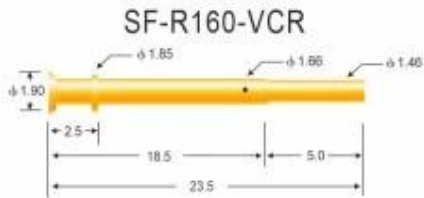

技术规格 PROBE SPECIFICATIONS

Recommended minimum center 最小间距	2.54mm(.1000 ")
Mounting hole size 钻孔尺寸	冲击力: 1.70mm(.0670 ") 电木板、玻璃纤维板: 1.75mm(.0689 ")
Full travel 行程	4.0(.1575 ")
Spring force 弹簧压力	200g(克)
Materials and finishes 材料及涂饰	Plunger:BeCu, Ni or Au plated Phosphor bronze, Ni or Au plated Barrel:Phosphor bronze, Au plated Spring:Stainless steel
Current ration 额定电流	3A(安培)
Contact resistance 接触电阻	50mΩ(毫欧姆)

Receptacle specifications
Materials and finishes: Phosphor bronze,Gold plated

技术规格 PROBE SPECIFICATIONS

Recommended minimum center 最小间距	2.54mm(.1000 ")
Mounting hole size 钻孔尺寸	压克力: 1.70mm(.0670 ") 电木板、玻璃纤维板: 1.75mm(.0689 ")
Materials and finishes 材料及涂饰	Barrel: Brass, Au plated
Connections 接线形式	Crimp: R160-VCR, R160-CR, R160-CR5.3 Solder cup: R160-VSC, R160-SC, R160-SC5.3 Wire wrap: R160-VW, R160-WW, R160-WW5.3