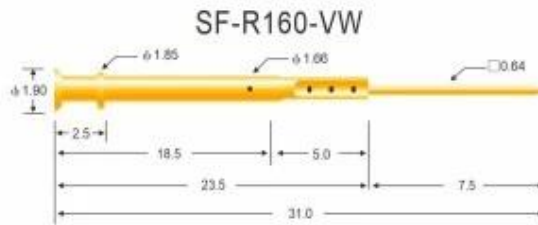

技术规格 PROBE SPECIFICATIONS

Recommended minimum center 最小间距	2.54mm(.1000 ")
Mounting hole size 钻孔尺寸	冲击力: 1.70mm(.0670 ") 电木板、玻璃纤维板: 1.75mm(.0689 ")
Full travel 行程	4.0(.1575 ")
Spring force 弹簧压力	200g(克)
Materials and finishes 材料及涂饰	Plunger:BeCu, Ni or Au plated Phosphor bronze, Ni or Au plated Barrel:Phosphor bronze, Au plated Spring:Stainless steel
Current ration 额定电流	3A(安培)
Contact resistance 接触电阻	50mΩ(毫欧姆)

Receptacle specifications
Materials and finishes: Phosphor bronze,Gold plated

技术规格 PROBE SPECIFICATIONS

Recommended minimum center 最小间距	2.54mm(.1000 ")
Mounting hole size 钻孔尺寸	压克力: 1.70mm(.0670 ") 电木板、玻璃纤维板: 1.75mm(.0689 ")
Materials and finishes 材料及涂饰	Barrel: Brass, Au plated
Connections 接线形式	Crimp: R160-VCR, R160-CR, R160-CR5.3 Solder cup: R160-VSC, R160-SC, R160-SC5.3 Wire wrap: R160-VW, R160-WW, R160-WW5.3