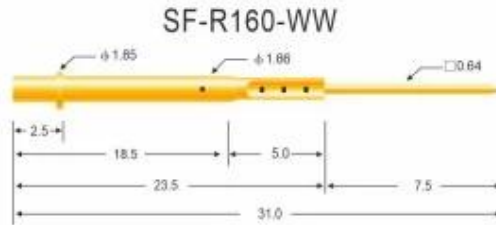

技术规格 PROBE SPECIFICATIONS

Recommended minimum center 最小间距	2.54mm(.1000 ")
Mounting hole size 钻孔尺寸	冲击力: 1.70mm(.0670 ") 电木板、玻璃纤维板: 1.75mm(.0689 ")
Full travel 行程	4.0(.1575 ")
Spring force 弹簧压力	200g(克)
Materials and finishes 材料及涂饰	Plunger:BeCu, Ni or Au plated Phosphor bronze, Ni or Au plated Barrel:Phosphor bronze, Au plated Spring:Stainless steel
Current ration 额定电流	3A(安培)
Contact resistance 接触电阻	50mΩ(毫欧姆)

Receptacle specifications
Materials and finishes: Phosphor bronze,Gold plated

技术规格 PROBE SPECIFICATIONS

Recommended minimum center 最小间距	2.54mm(.1000 ")
Mounting hole size 钻孔尺寸	压克力: 1.70mm(.0670 ") 电木板、玻璃纤维板: 1.75mm(.0689 ")
Materials and finishes 材料及涂饰	Barrel: Brass, Au plated
Connections 接线形式	Crimp: R160-VCR, R160-CR, R160-CR5.3 Solder cup: R160-VSC, R160-SC, R160-SC5.3 Wire wrap: R160-VW, R160-WW, R160-WW5.3