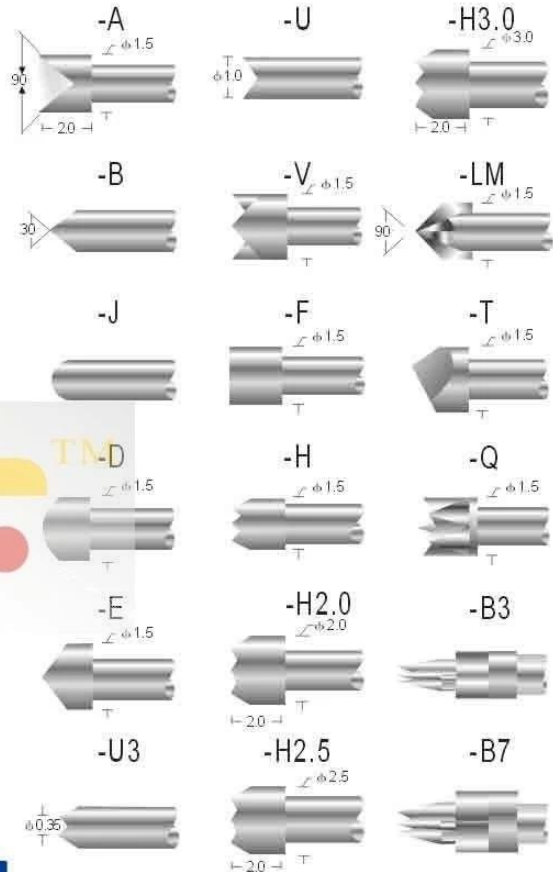

□□ □□

|          |                                   |
|----------|-----------------------------------|
| □□       | SFENG                             |
| □□ □□    | SF-P100                           |
| □□□      | □□                                |
| □        | □□                                |
| □        | SUS □□ □□ □□□                     |
| □ □□     | 200g                              |
| □□ □□    | 6.40 (0.2520 ")                   |
| □□ □□    | 3A                                |
| □□ □□    | 50mW                              |
| □□       | 2.54 (0.1000 ")                   |
| □□ □□ □□ | 1.70 (0.0670 ") / 1.75 (0.0689 ") |
| MOQ      | (100) □                           |
| □□ □□    | 7 □□□□□ □ □□□                     |

## Probe specifications SF-P100(技术规格)

- Recommended minimum center(最小间距): 2.54mm(.1000")
- Mounting hole size(钻孔尺寸):  
压克力: 1.70mm(.0670")  
电木板、玻璃纤维板: 1.75mm(.0689")
- Full travel(行程): 6.40(.2520")
- Spring force(弹簧压力): 200g
- Materials and finishes(材料及涂饰):  
Plunger: Be Cu, Rh plated; SK4, Rh plated  
Barrel: Brass, Gold plated  
Spring: Stainless steel
- Current ration(额定电流): 3A(安培)
- Contact resistance(接触电阻): 50mΩ(毫欧姆)