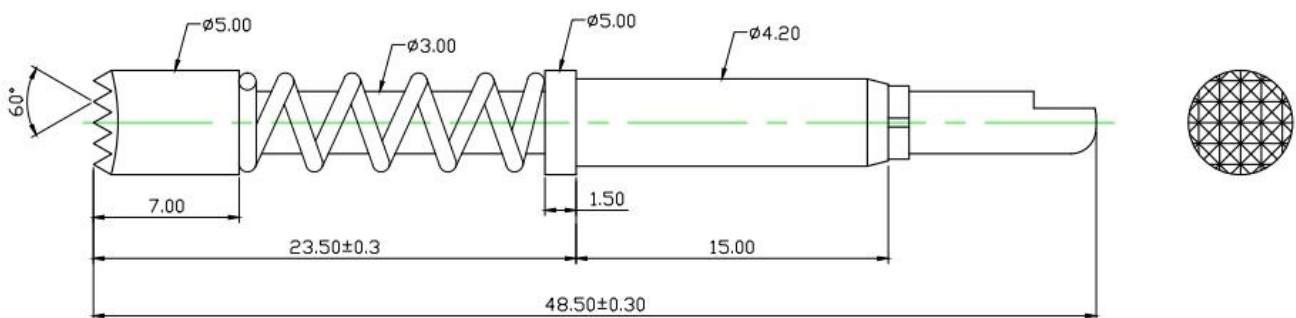

Product Specification

Brand	SFENG
Item number	SF-PH420*4850-H
Plunger	Becu,Au on Ni plated
Barrel	Brass, Au on Ni plated
Spring	SUS
Spring Force	730g±100g
Current Rating	15A
Contact Resistance	20mΩ
MOQ	100 pcs
Lead time	7 working days after receiving the payment

Product Picture

Our Service

1. We can reply your inquiry within 24 working hours.
2. Customized design is available and OEM are welcomed.
3. We can deliver the probe pins to our clients all over the world with speed and precision.
4. We can provide the lowest price with high quality product to our client .

Main Products

Spring loaded pin (single) for PCB, ICT, FCT testing etc;

Pogo pin (connector) to establish connection between two printed circuit boards for charging, locating, Battery, Semiconductor & Interconnect applications;

Double ended probe for BGA and Semiconductor testing;