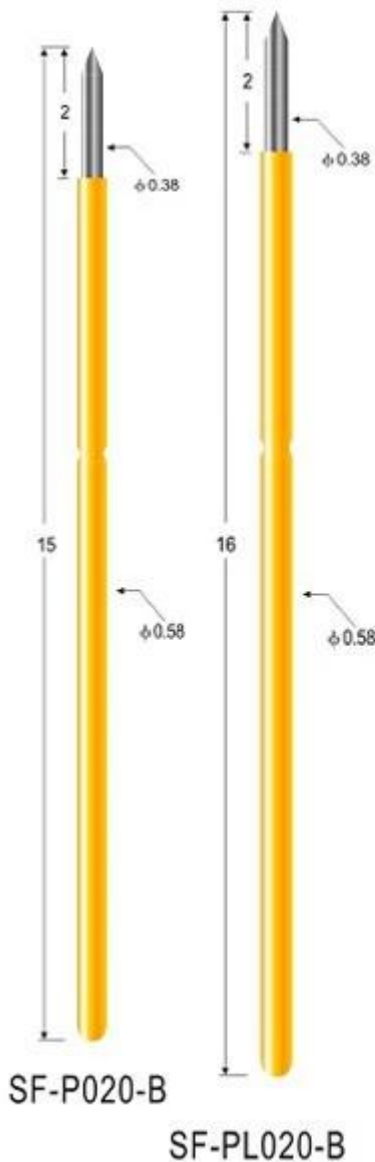

## Product Specification

Brand	SFENG
Item number	SF-P020-B
Plunger	Brass or Becu,gold or Ni plated
Barrel	Brass,gold or Ni plated
Spring	SK4,music wire
Spring Force	80g
Full Travel	2.0mm
Current Ration	1A
Current Resistance	120mΩ
Pitch	1.0mm
Mounting hole size	0.75mm
MOQ	100 pcs
Lead time	7 working days after receiving the payment

## Product Picture

### Probe specifications SF-P020 PL020 (寸)

- Recommended minimum center(最小间距): 1.0mm(.0394 " )
- Mounting hole size(钻孔尺寸): 0.75mm(.0295 " )
- Full travel(行程): 2.0(.0787 " )
- Spring force(弹簧压力): 80g(克)
- Materials and finishes(材料及涂饰):  
Plunger:SK4,Rh plated  
Barrel:Phosphor bronze,Gold plated  
Spring:Music wire,Gold plated
- Current ration(额定电流): 1A(安培)
- Contact resistance(接触电阻): 120mΩ(毫欧姆)