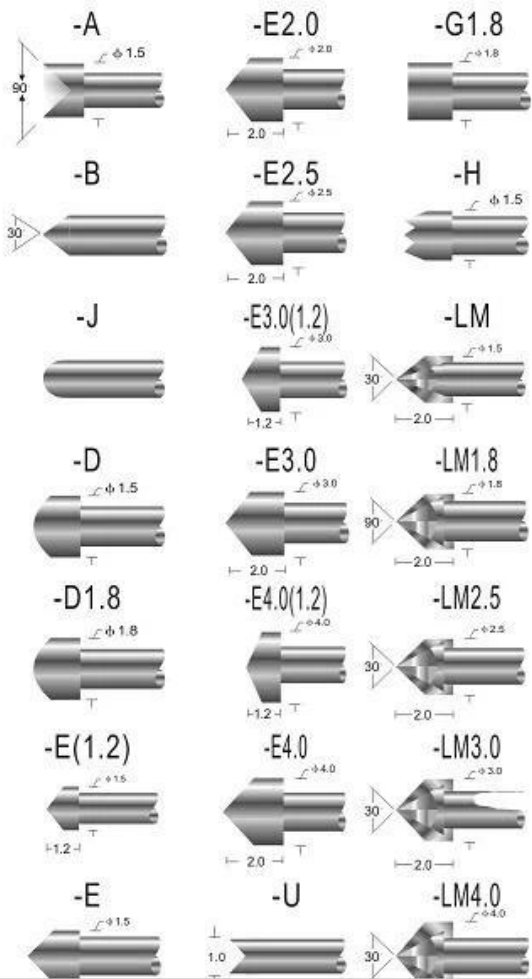

SF-P160

Detailed product photo

Our warehouse