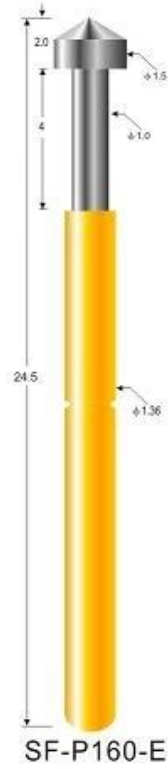

SF-P160

Detailed product photo

Our warehouse