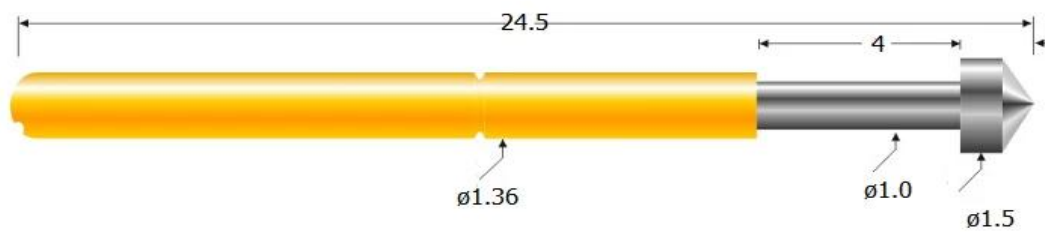

standard size spring contact probe SF-P160 series probe
spring contact probe installation for PCB

Spring contact probe photos

胜峰探针
SFENG
The China's The World's

RoHS

QUALITY ASSURED FIRM
ISO 9001
SGS

CE

chinapogopinsupplier.com

胜峰探针
SFENG
The China's The World's

chinapogopinsupplier.com

Spring contact probe SF-P160 series

SF-P160 series

Spring contact probe inspection

Spring exhausted tester

DC power supply

Current resistance tester