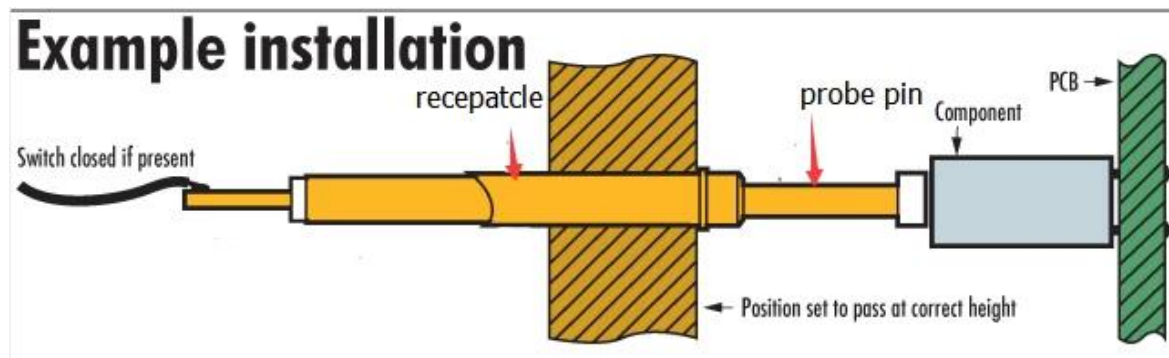

standard size spring contact probe SF-P160 series probe
spring contact probe installation for PCB

Spring contact probe photos

胜峰探针
SFENG
The China's The World's

RoHS

QUALITY ASSURED FIRM
ISO 9001
SGS

CE

chinapogopinsupplier.com

胜峰探针
SFENG
The China's The World's

chinapogopinsupplier.com

Spring contact probe SF-P160 series

SF-P160 series

Spring contact probe inspection

Spring exhausted tester

DC power supply

Current resistance tester

Microscope

Tensile strength tester

Spring tester