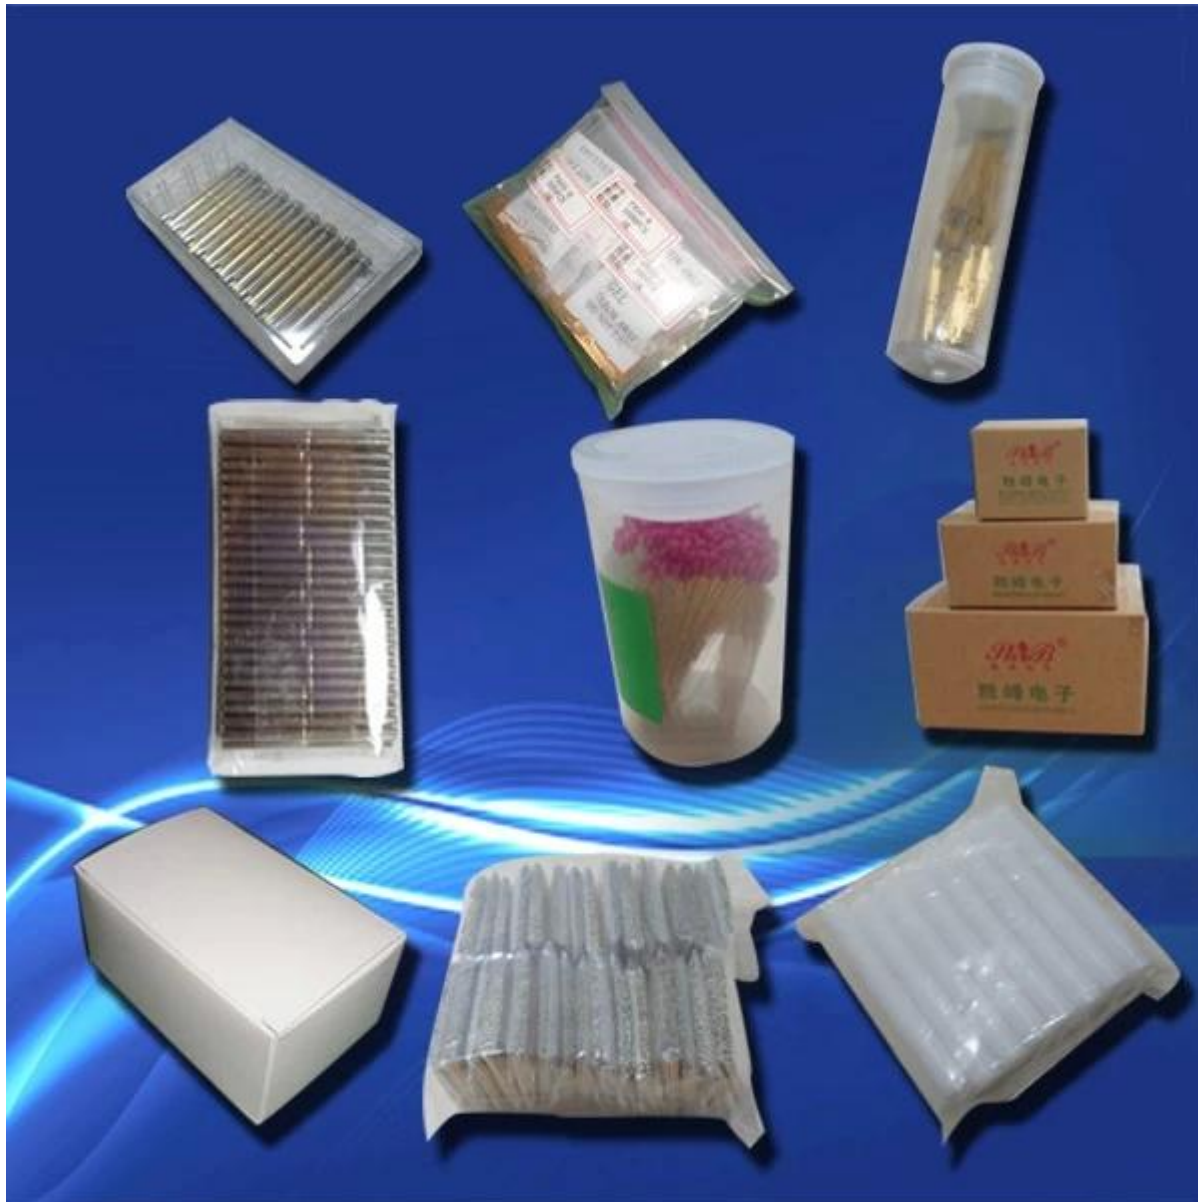

Perguntas frequentes.

1) podemos fazer um tamanho diferente ou diferente material, dizer como item personalizado?

Certamente, uma das nossas principais características é OEM

2) são aqueles Primavera pinos sonda ou pogo, produzidos por sua empresa?

Sim, nosso departamento de produção é com mais de 30 conjuntos de equipamentos CNC.

3) tem uma marca registrada?

SFENG sonda é a nossa própria marca.

4) tem processo QC?

Sim, temos um departamento de teste.

5) como vai com sonda de Suzhou shengteng & shengfeng?