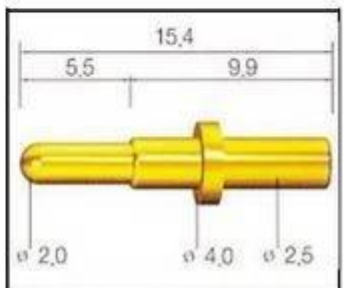

SF-P154G-250

Услуги

1. мы можем ответить по запросу в течение 24 часов.
2. адаптированные имеется доступ к проектированию, и ПВТ приветствуют.
3. мы можем доставить зонд ПИН-коды для наших клиентов по всему миру со скоростью и точность.
4. мы можем предоставить наименьшая цена с высоким качеством продукта для нашего клиента.