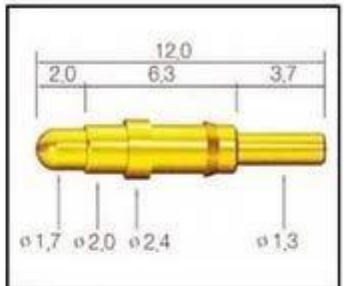

Изображение продукта

SFENG
The China's The World's

RoHS

QUALITY ASSURED FIRM
ISO 9001
SGS

CE

chinapogopinsupplier.com

The image displays a collection of approximately ten brass pins of various sizes and shapes, including long cylindrical pins, shorter pins with flanges, and pins with different end profiles. The pins are arranged on a white background within a blue-bordered frame. At the top left is the SFENG logo with the tagline 'The China's The World's'. To the right of the logo are three certification marks: a green RoHS logo with a leaf, an ISO 9001 certification logo from SGS, and the CE mark. At the bottom of the frame, the website address 'chinapogopinsupplier.com' is written in white text on a blue background.

SF-P071G-250

SF-P073G-205

SF-P089G-098

SF-P095G-250

SF-P101G-200

SF-P105G-210

SF-P110G-180

SF-P111G-150

Основные продукты

ПИН-код пружины нагружения (Single) для ПХД, ИКТ, испытаний КГФ и т. д.;

ПИН-код (соединитель) для установления соединения между двумя печатными платами для зарядки, нахождения, батареи, полупроводников и соединений;