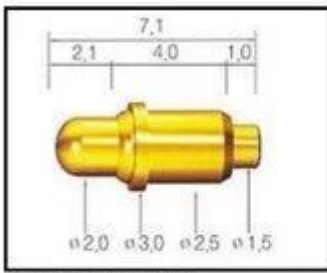

Изображение продукта

SFENG
The China's The World's

RoHS

QUALITY ASSURED FIRM
ISO 9001
SGS

CE

chinapogopinsupplier.com

The image displays a collection of approximately ten brass pins of various sizes and shapes, including long cylindrical pins, shorter pins with flanges, and pins with different end profiles. The pins are arranged on a white background within a blue-bordered frame. At the top left is the SFENG logo with the tagline 'The China's The World's'. To the right of the logo are three certification marks: a green RoHS logo with a leaf, an ISO 9001 certification logo from SGS, and the CE mark. At the bottom of the frame, the website address 'chinapogopinsupplier.com' is written in white text on a blue background.

Основные продукты

ПИН-код пружины нагружения (Single) для ПХД, ИКТ, испытаний КГФ и т. д.;

ПИН-код (соединитель) для установления соединения между двумя печатными платами для зарядки, нахождения, батареи, полупроводников и соединений;