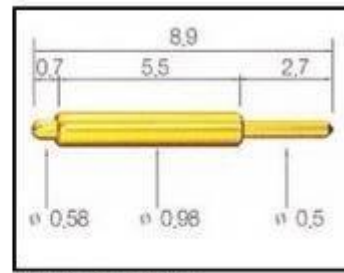

SF-P089G-098