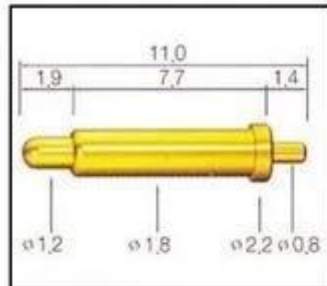

Изображение продукта

SFENG
The China's The World's

RoHS

QUALITY ASSURED FIRM
ISO 9001
SGS

CE

chinapogopinsupplier.com

The image displays a collection of approximately ten brass pins of various sizes and shapes, including long cylindrical pins, shorter pins with flanges, and pins with different end profiles. The pins are arranged on a white background within a blue-bordered frame. At the top left is the SFENG logo with the tagline 'The China's The World's'. To the right of the logo are three certification marks: a green RoHS logo with a leaf, an ISO 9001 certification logo from SGS, and the CE mark. At the bottom of the frame, the website address 'chinapogopinsupplier.com' is written in white text on a blue background.

SF-P071G-250

SF-P073G-205

SF-P089G-098

SF-P095G-250

SF-P101G-200

SF-P105G-210

SF-P110G-180

SF-P111G-150