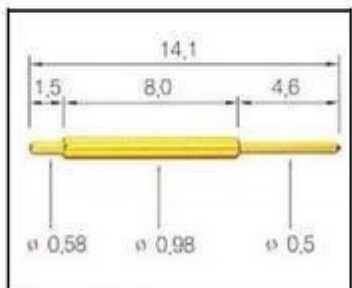

SF-P141G-098