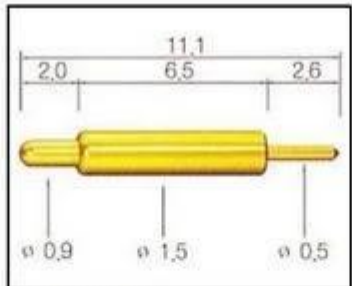

SF-P111G-150