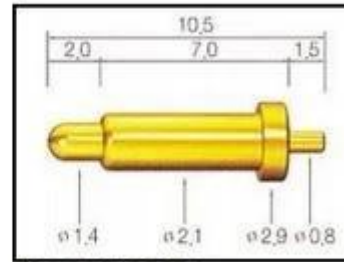

SF-P105G-210