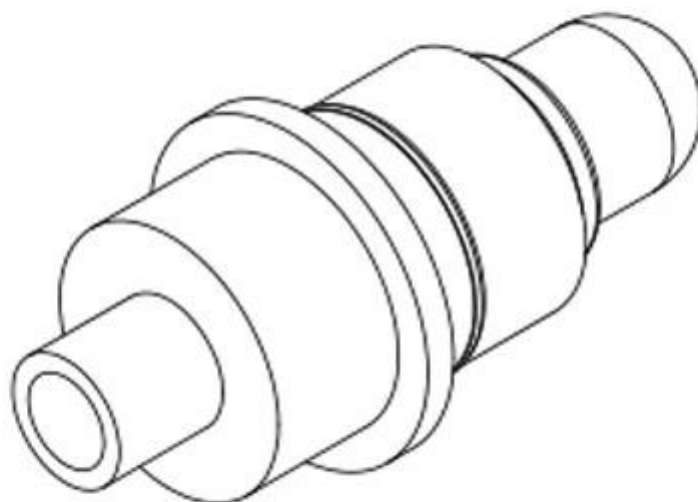

SFENG
The China's The World's

chinapogopinsupplier.com

наш обслуживание

1. ответ Ваш запрос в течение 24 рабочих часов.
2. Индивидуальные дизайн доступен, OEM приветствуются.
3. Доставка зонд штифты для наших клиентов по всему миру со скоростью и точностью.
4. Обеспечить самая низкая цена с высоким качеством продукции для наших клиентов.

Главный Продукты

---Весна загружен штифт (сингл) для печатной платы, ИКТ и ПКТ испытаний и т.д.;

--- Пого контактный (разъем), чтобы установить, как правило, временный () связь между
два печатные платы для Чаринг, размещение, аккумулятор, Полупроводниковые & Amp;
между подключать приложения;